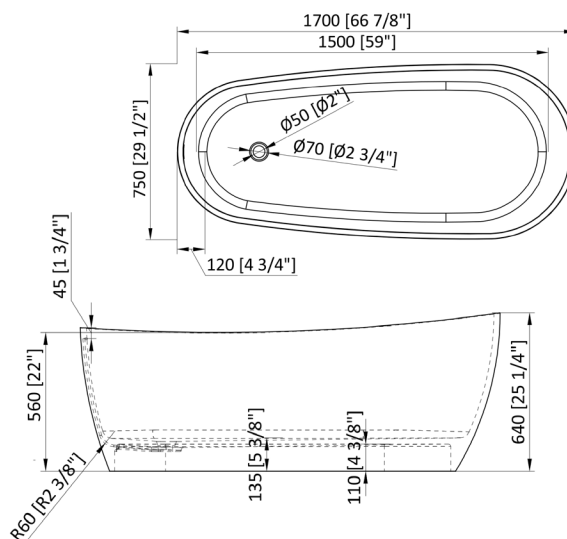

## NBTO-66S

### FEATURES

- Solid Surface Soaking bathtub with Overflow
- Free-standing installation